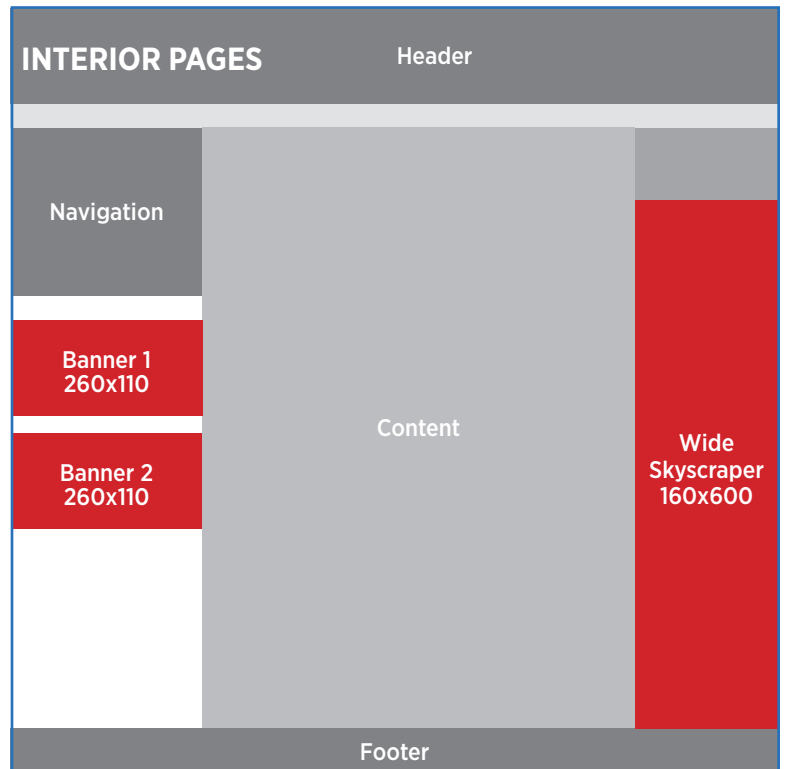

FILE FORMATS

JPG, PNG, GIF (non-animated)

72dpi

File size limited to 50kb

www.selfstorage.org

.....
Contact Tom Comi at (703) 406-6148 or tcomi@selfstorage.org