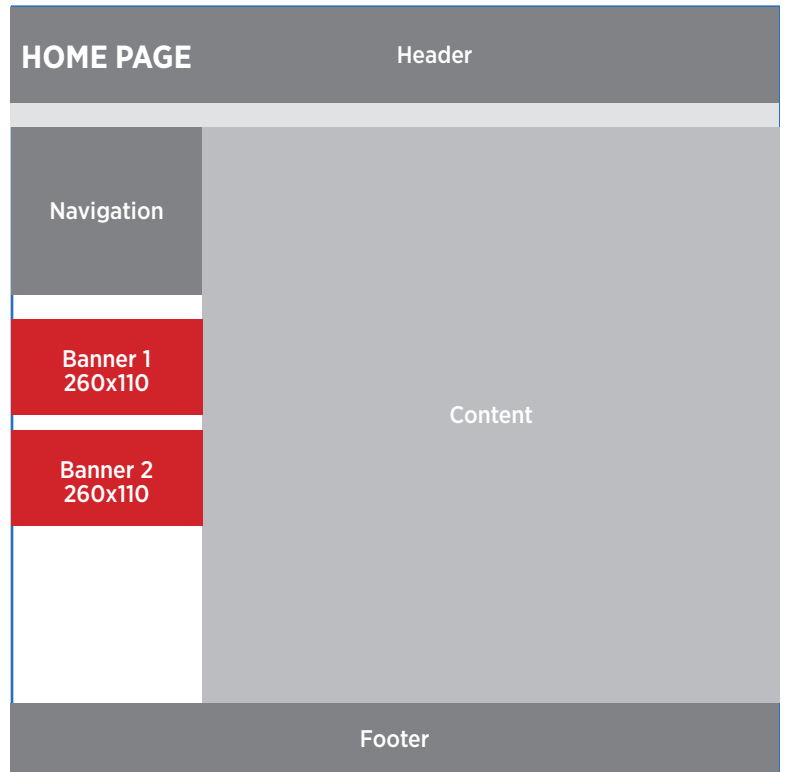

FILE FORMATS

JPG, PNG, GIF (non-animated)

72dpi

File size limited to 50kb

www.selfstorage.org

.....
Contact Tom Comi at (703) 406-6148 or tcomi@selfstorage.org