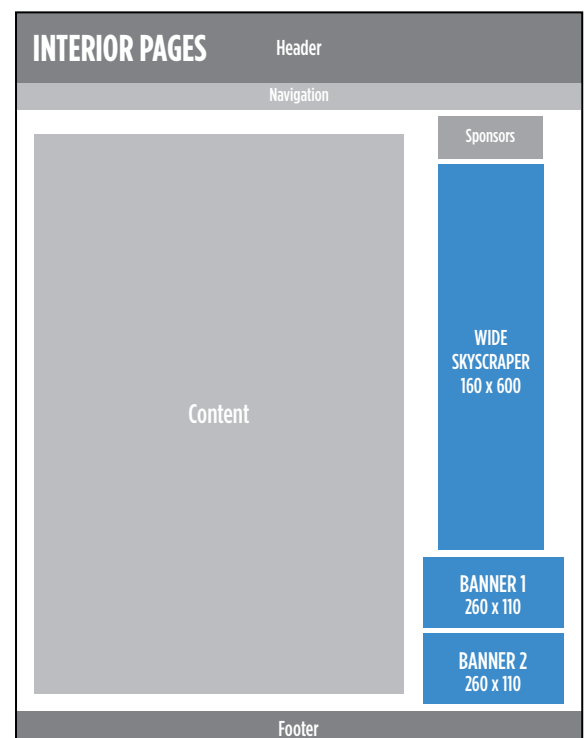

SSA WEBSITE ADVERTISING 2022 POSITIONS & RATES

ABOUT SSA   MEMBERSHIP   EVENTS & EDUCATION   PRODUCTS & SERVICES   LEGAL   ADVERTISING & SPONSORSHIPS   MAGAZINE   BLOG

SELFSTORAGE.ORG

HOMEPAGE **BANNER*** (260 x 110)

Month	$2,601
Quarter	$9,075
Year	$28,435

INTERIOR PAGES **SKYSCRAPER*** (160 x 600)

Month	$2,359
Quarter	$8,470
Year	$25,954

INTERIOR PAGES **BANNERS*** (260 x 110)

Month	$2,178
Quarter	$7,865
Year	$23,595

* Rotates up to five ads/position each month
Includes a direct link to your site

FILE FORMATS FOR ALL ADS

- JPG, PNG, GIF (non-animated)
- 72dpi max
- File size limited to 50kb
- All sizes are in pixels

Advertising Contact

Tom Comi | tcomi@selfstorage.org | 703.395.9703

Average of
9k
unique visitors per month

Average of
14k
visits per month

Average of
37.5k
page views per month

Average of
2m 10s
visit duration