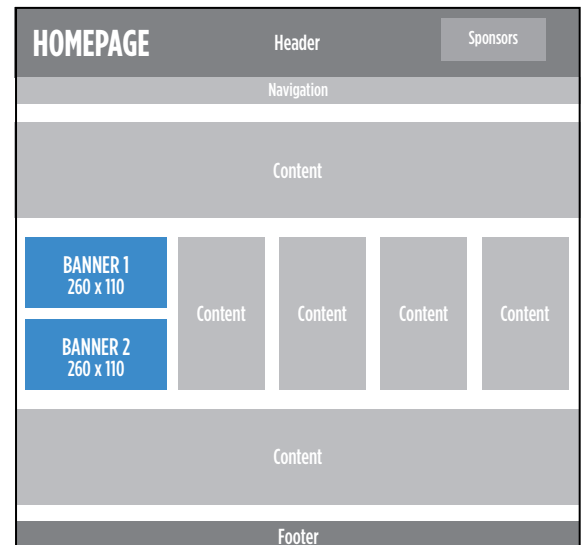

SSA WEBSITE ADVERTISING 2022 POSITIONS & RATES

ABOUT SSA   MEMBERSHIP   EVENTS & EDUCATION   PRODUCTS & SERVICES   LEGAL   ADVERTISING & SPONSORSHIPS   MAGAZINE   BLOG

SELFSTORAGE.ORG

HOMEPAGE **BANNER*** (260 x 110)

Month	$2,601
Quarter	$9,075
Year	$28,435

INTERIOR PAGES **SKYSCRAPER*** (160 x 600)

Month	$2,359
Quarter	$8,470
Year	$25,954

INTERIOR PAGES **BANNERS*** (260 x 110)

Month	$2,178
Quarter	$7,865
Year	$23,595

* Rotates up to five ads/position each month
Includes a direct link to your site

FILE FORMATS FOR ALL ADS

- JPG, PNG, GIF (non-animated)
- 72dpi max
- File size limited to 50kb
- All sizes are in pixels

Advertising Contact

Tom Comi | tcomi@selfstorage.org | 703.395.9703

Average of
9k
unique visitors per month

Average of
14k
visits per month

Average of
37.5k
page views per month

Average of
2m 10s
visit duration